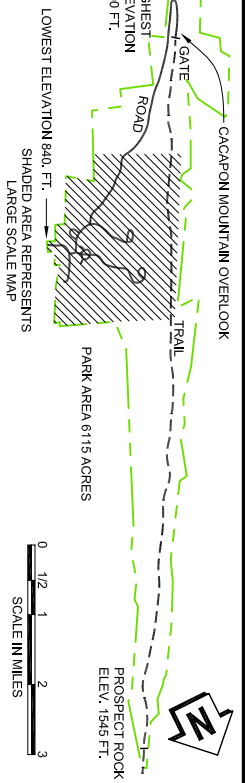

### LEGEND

- PARK BOUNDARY
- PAVED ROAD
- GRAVEL ROAD
- UNIMPROVED ROAD
- FOOT TRAIL
- HORSEBACK TRAIL
- STREAM
- PARKING AREA
- REST ROOMS
- REST ROOMS (HANDICAP ACCESSIBLE)
- CABIN
- WATER TANK
- PONDS AND LAKES
- VISTA
- WINTER VIEW

HIGHEST ELEVATION 2400 FT.  
 LOWEST ELEVATION 840 FT.