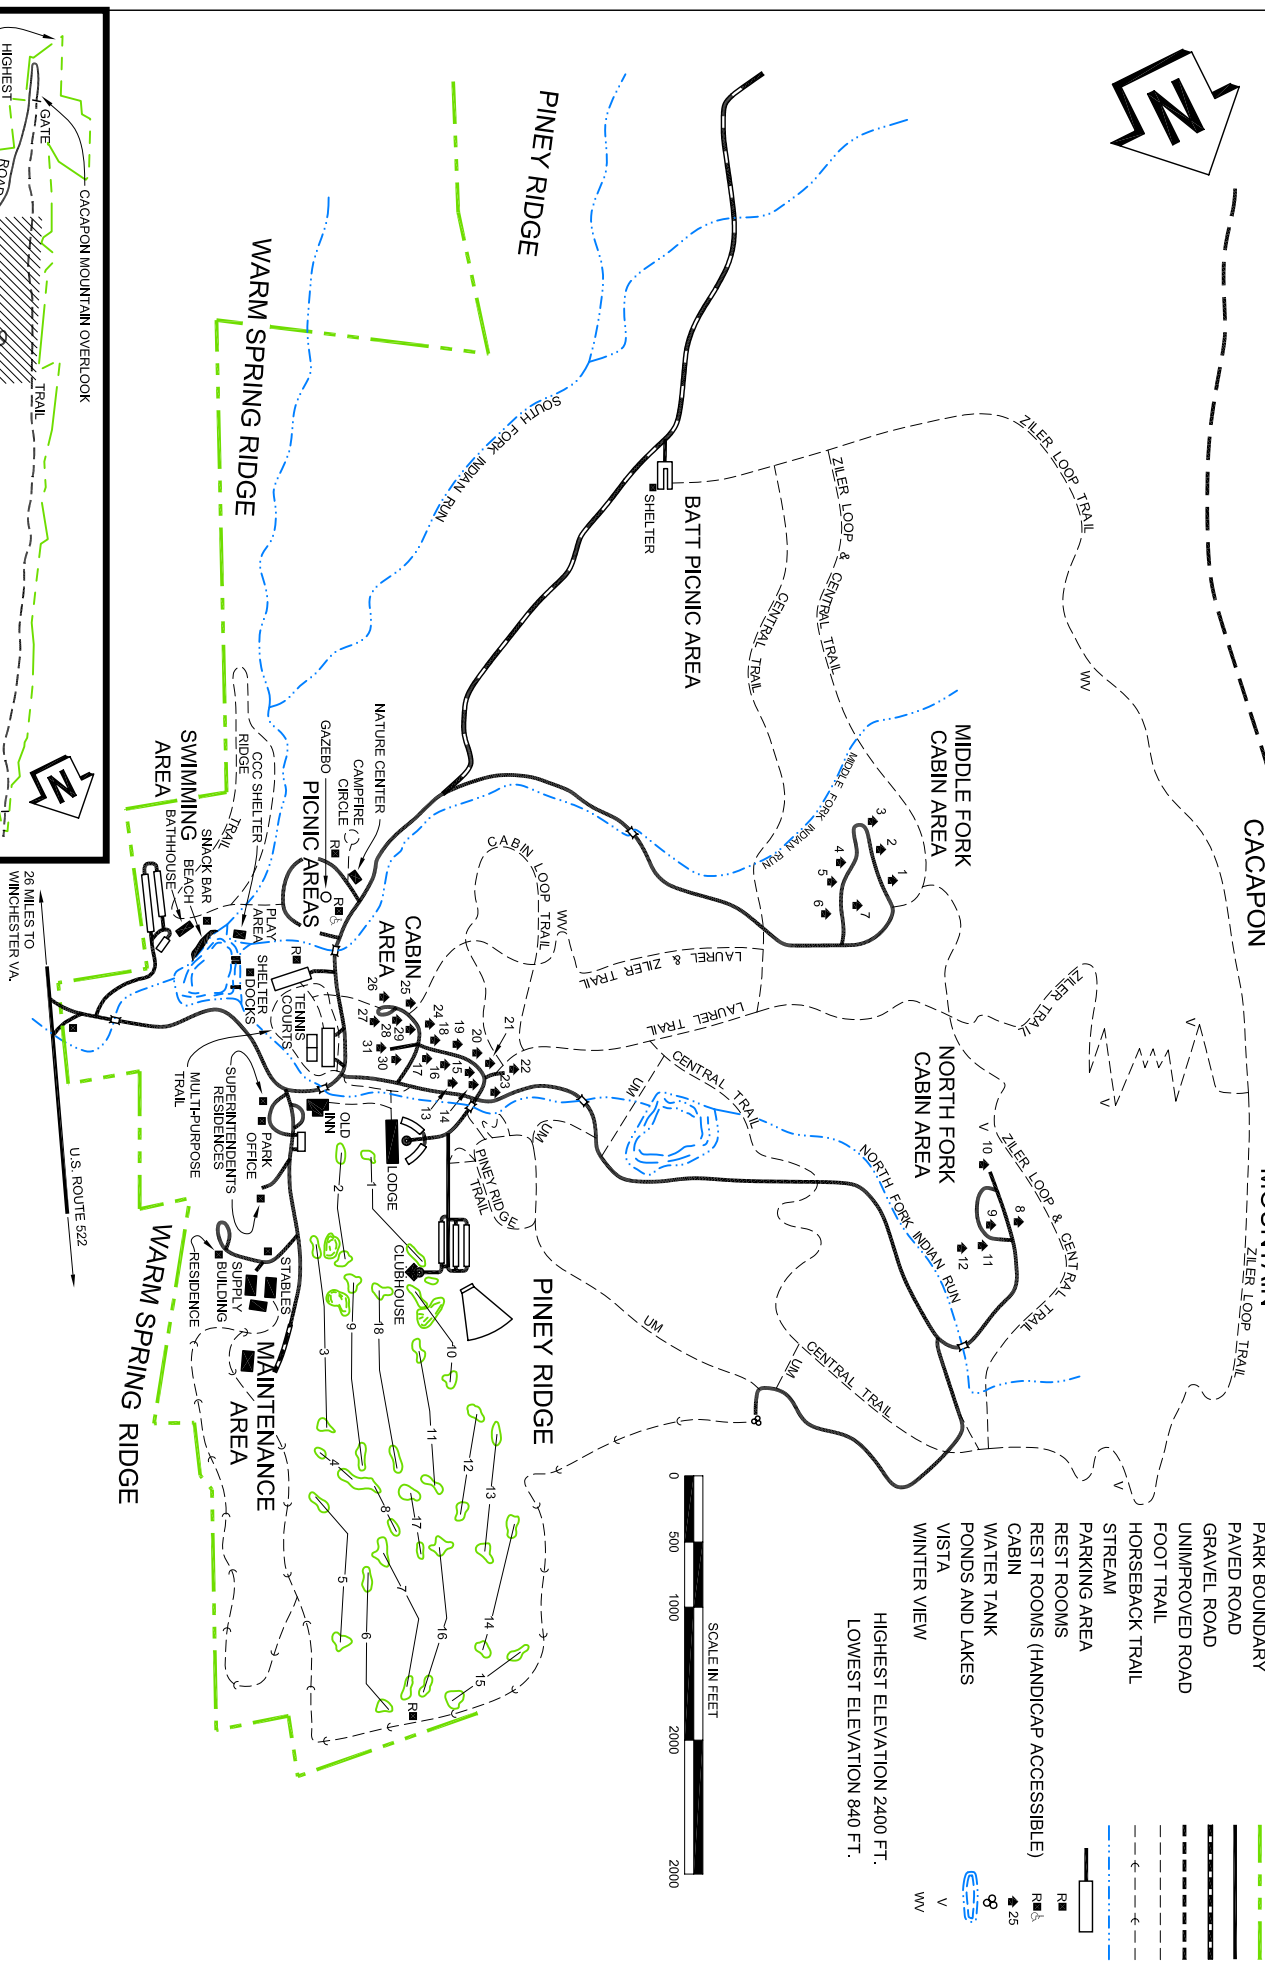

### LEGEND

- PARK BOUNDARY
- PAVED ROAD
- GRAVEL ROAD
- UNIMPROVED ROAD
- FOOT TRAIL
- HORSEBACK TRAIL
- STREAM
- PARKING AREA
- REST ROOMS
- REST ROOMS (HANDICAP ACCESSIBLE)
- CABIN
- WATER TANK
- PONDS AND LAKES
- VISTA
- WINTER VIEW

HIGHEST ELEVATION 2400 FT.  
 LOWEST ELEVATION 840 FT.

# Cacapon State Park

Berkeley Springs, West Virginia